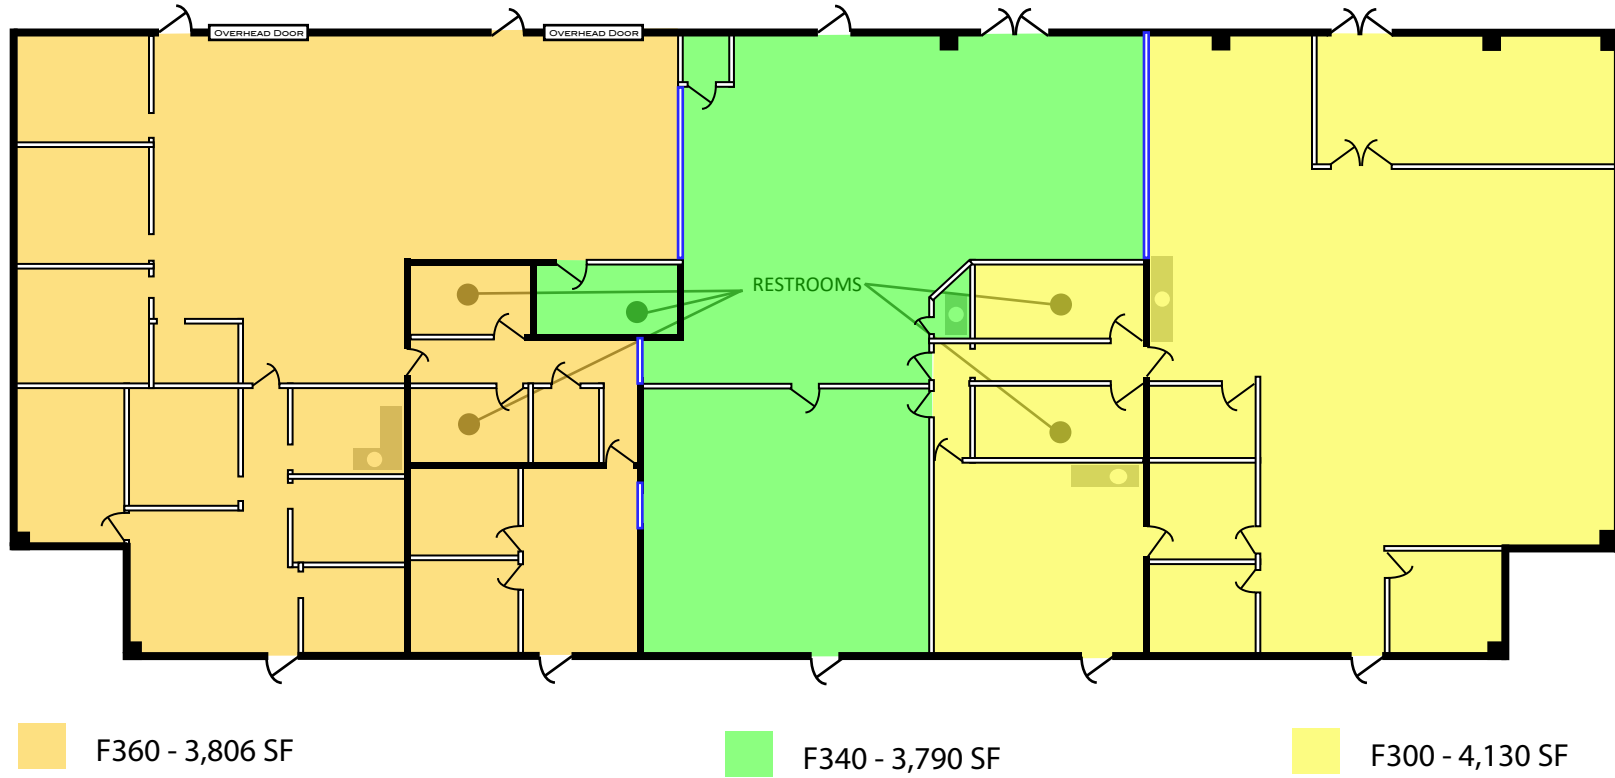

SUITE F300

11,726 SF

*Measurements are approximate and should be field measured for accuracy.

525 Round Rock West Drive
Buildings A, B, & C
Round Rock, TX 78681

555 Round Rock West Drive
Building D & F
Round Rock, TX 78681